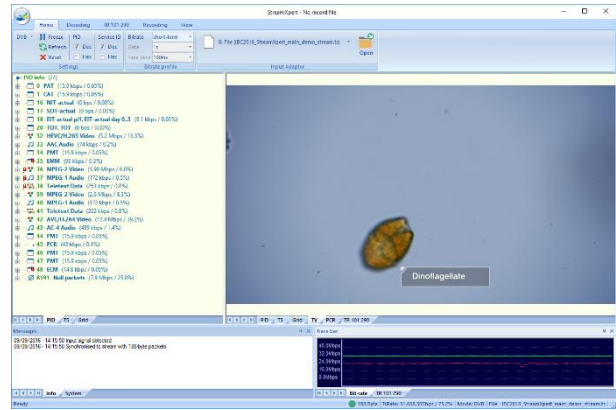

Transport-Stream Analyzer Software

- Full decoding of DVB/SI and ATSC/PSIP
- Real-time TR 101 290 monitoring
- SD/HD live decoding; PCR analysis

FEATURES

- Real-time and offline analysis of transport streams with intuitive user interface
- Deep decoding of tables and descriptors with customizable templates for decoding of custom tables and descriptors
- Integrated video and audio decoder supporting all industry-standard streams including MPEG-2, AVC and HEVC video and MPEG-1/2, AAC, and AC-3 audio
- OTT analysis HTTP Smooth Streaming and MPEG-DASH manifests visualization
- User-definable TR 101 290 templates
- Analysis of TS-over-IP streams via DTA-2160/2162 or local network port

APPLICATIONS

- The world's most cost-effective and user-friendly transport-stream analyzer
- Test and validation of equipment with transport-stream output, e.g. multiplexers
- Quality monitoring of transport streams in studios, head ends, etc.

ORDERING INFORMATION

Type	Description
DTC-320-SX	<i>StreamXpert</i> ® TS analyzer
DTC-320-NIC	<i>StreamXpert</i> ® for PC NIC (dongle)

Please refer to www.dektec.com for the latest pricing and a list of distributors and resellers.