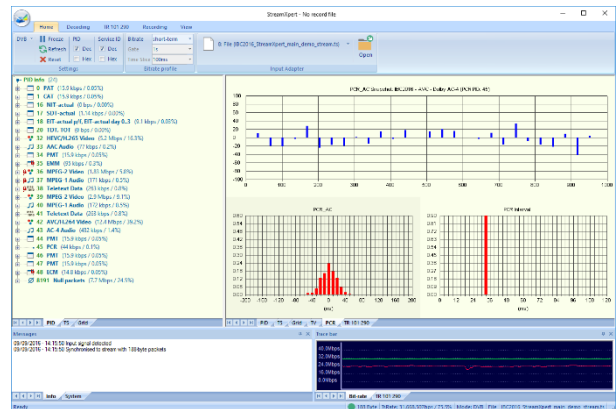

Transport-Stream Analyzer Software

- Full decoding of DVB/SI and ATSC/PSIP
- Real-time TR 101 290 monitoring
- SD/HD live decoding; PCR analysis

FEATURES

- Real-time and offline analysis of transport streams with intuitive user interface
- Deep decoding of tables and descriptors with customizable templates for decoding of custom tables and descriptors
- Integrated video and audio decoder supporting all industry-standard streams including MPEG-2, AVC and HEVC video and MPEG-1/2, AAC, and AC-3 audio
- OTT analysis HTTP Smooth Streaming and MPEG-DASH manifests visualization
- User-definable TR 101 290 templates
- Analysis of TS-over-IP streams via DTA-2160/2162 or local network port

APPLICATIONS

- The world's most cost-effective and user-friendly transport-stream analyzer
- Test and validation of equipment with transport-stream output, e.g. multiplexers
- Quality monitoring of transport streams in studios, head ends, etc.