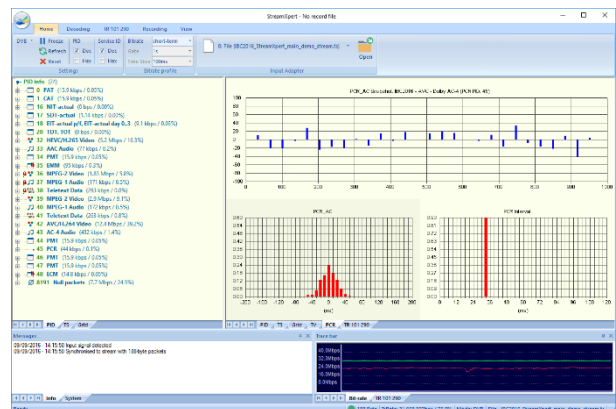

## Transport-Stream Analyzer Software

- Full decoding of DVB/SI and ATSC/PSIP
- Real-time TR 101 290 monitoring
- SD/HD live decoding; PCR analysis

### FEATURES

- Real-time and offline analysis of transport streams with intuitive user interface
- Deep decoding of tables and descriptors with customizable templates for decoding of custom tables and descriptors
- Integrated video and audio decoder supporting all industry-standard streams including MPEG-2, AVC and HEVC video and MPEG-1/2, AAC, and AC-3 audio
- OTT analysis HTTP Smooth Streaming and MPEG-DASH manifests visualization
- User-definable TR 101 290 templates
- Analysis of TS-over-IP streams via DTA-2160/2162 or local network port

### APPLICATIONS

- The world's most cost-effective and user-friendly transport-stream analyzer
- Test and validation of equipment with transport-stream output, e.g. multiplexers
- Quality monitoring of transport streams in studios, head ends, etc.

### RELATED PRODUCTS

Type	Description
DTU-245-SXP	ASI/SD-SDI input+output for USB-2 with <i>StreamXpert</i> ® 2.0 stream analyzer and <i>StreamXpress</i> ® player
DTC-335-SY	<i>SdEye</i> ® – SDI analyzer software
DTC-720-XP	<i>Xpect</i> ® <i>Mosaic</i> – 24/7 transport-stream monitoring and multiviewer